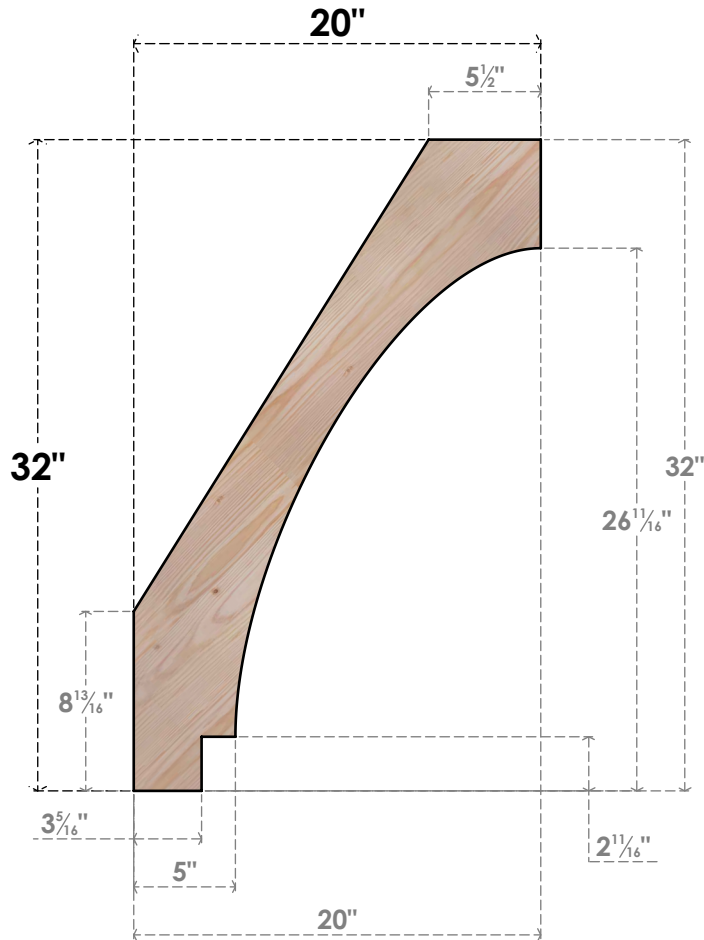

BRC04X20X32IMP00SDF

3 1/2"W X 20"D X 32"H IMPERIAL SMOOTH BRACE, DOUGLAS FIR

SIDE

FRONT

EKENA MILLWORK
 2300 WEST MAIN ST.
 CLARKSVILLE, TX 75426
 TOLL FREE: 866-607-0453
 WWW.EKENAMILLWORK.COM

NOTES

1. INSTALLATION TO BE COMPLETED IN ACCORDANCE WITH MANUFACTURER'S SPECIFICATIONS.
2. DRAWING MAY NOT BE TO SCALE
3. THIS DRAWING IS INTENDED FOR DESIGN AND PLANNING PURPOSES ONLY.
4. ALL INFORMATION CONTAINED HEREIN WAS CURRENT AT THE TIME OF DEVELOPMENT BUT MUST BE REVIEWED AND APPROVED BY THE PRODUCT MANUFACTURER TO BE CONSIDERED ACCURATE.
5. PRODUCTS ARE NOT KILN DRIED. THIS ITEM IS UNIQUE AND WILL CONTAIN THE NATURAL VARIATIONS THAT THE WOOD SPECIES OFFERS. THIS MAY RESULT IN VARIATIONS UP TO 1/4"